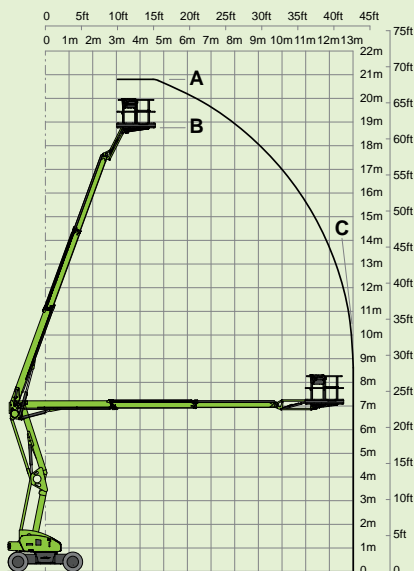

niftylift

HR21 4x4

(A) 20.8m
68ft 6in

(B) 18.8m
62ft

(C) 13m
42ft 8in

250kg
550lbs

1.8m x 0.8m
5ft 11in x 2ft 8in

150°

160°

(D) 2.18m
7ft 2in

(F) 2.27m
7ft 5in

(H) 5.47m
17ft 11in

(J) 6.62m
22ft

6km/h
3.7mph

3.89m
12ft 9in

45%
24°

6680kg
14730lbs

Hybrid²

niftylift

Chalkdell Drive, Shenley Wood,
Milton Keynes, MK5 6GF
England, United Kingdom
+44 1908 223456
sales@niftylift.com
www.niftylift.com

IS-108