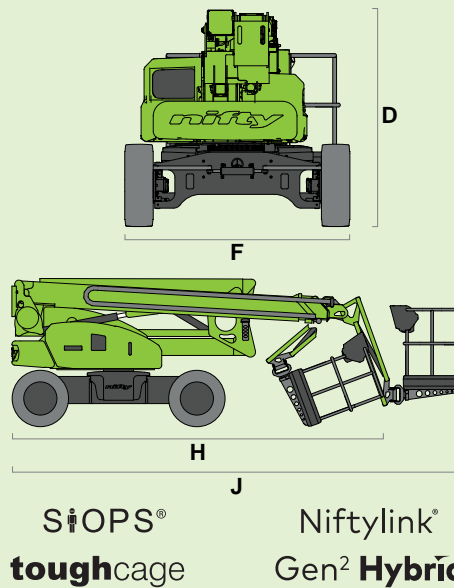

niftylift

HR21 4x4

(A) 20.8m
68ft 6in

(B) 18.8m
62ft

(C) 13m
42ft 8in

250kg
550lbs

1.8m x 0.8m
5ft 11in x 2ft 8in

150°

160°

(D) 2.18m
7ft 2in

(F) 2.27m
7ft 5in

(H) 5.47m
17ft 11in

(J) 6.62m
22ft

6km/h
3.7mph

3.89m
12ft 9in

45%
24°

6680kg
14730lbs

Hybrid²

niftylift

Chalkdell Drive, Shenley Wood,
Milton Keynes, MK5 6GF
England, United Kingdom
+44 1908 223456
sales@niftylift.com
www.niftylift.com

IS-108